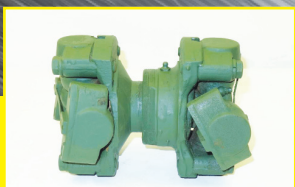

Parts & Accessories:

Our Expanded Inventory Includes Custom Super Single Rims, Power Steering Kits, Transmissions, Replacement Engines, Winch Drive Shafts, Clutches, Flywheels, Winch Kits, Pto's, Exhaust, 5Th Wheels, Cables, Lights, Mirrors, Hydraulic Pumps, Brake Master & Wheel Cylinders, Axle Boots, Gauges, Seats, Oil Pans, Alternators, Starters, Hoods, Soft & Hard Tops, Brake Shoes, Drums, Seals, Bearings, Windshield Glass, Lock Out Hubs, Filters, Belts, Hoses & SO MUCH MORE!

www.easternsurplus.net