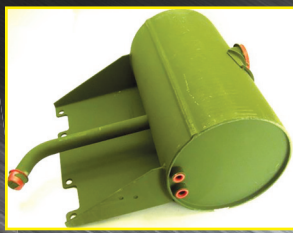

ALSO STOCKING: Trailers (Range From 3/4 Ton To 60 Ton Capacity), Water/Fuel Tankers, Cab & Chassis, Flatbeds, Heavy Duty 5 Ton 5Th Wheel Tractors, Winches, Dumps, Cargo Trucks, Drop Side Beds, All Wheel Drive 6X6 Trucks, Van Trucks, Wreckers, and More!

-Visit Our Site for Additional Vehicles, Information & Photos...Inventory Changes Often!

Parts & Accessories:

Our Expanded Inventory Includes Custom Super Single Rims, Power Steering Kits, Transmissions, Replacement Engines, Winch Drive Shafts, Clutches, Flywheels, Winch Kits, Pto's, Exhaust, 5Th Wheels, Cables, Lights, Mirrors, Hydraulic Pumps, Brake Master & Wheel Cylinders, Axle Boots, Gauges, Seats, Oil Pans, Alternators, Starters, Hoods, Soft & Hard Tops, Brake Shoes, Drums, Seals, Bearings, Windshield Glass, Lock Out Hubs, Filters, Belts, Hoses & SO MUCH MORE!